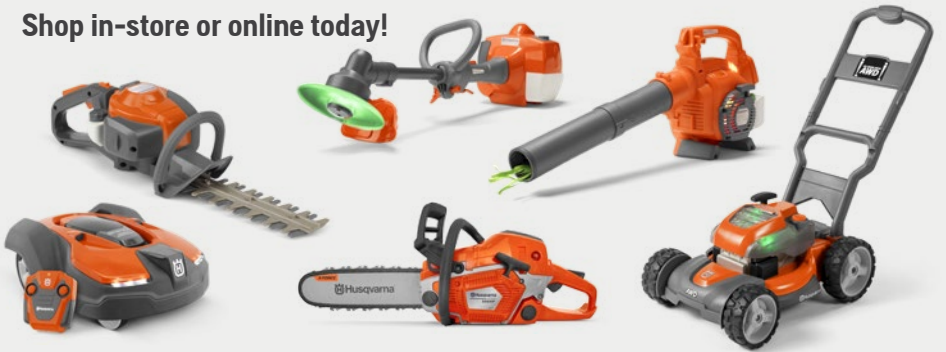

Husqvarna Kids Toys

A passion for gardening can start at any age! With realistic sounds and interactive triggers and buttons, the kids will love getting outside and helping you to make your garden better! (*Suitable for ages 3+. Batteries included.)

Available from **$62.95**

Shop in-store or online today!